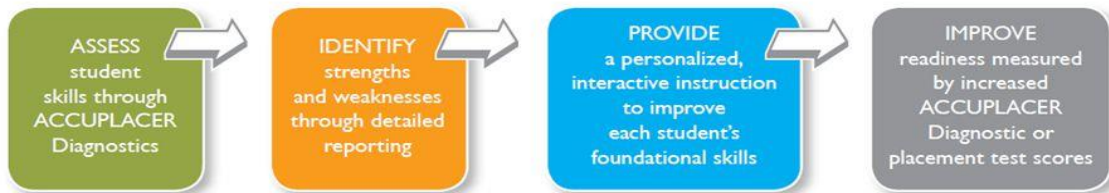

# Practice and Be Prepared for ACCUPLACER

Coastal Alabama Community College (Atmore Campus)

ACCUPLACER // MyFoundationsLab

The ACCUPLACER diagnostic assessment is paired with proven MyFoundationsLab remediation. This powerful combined experience enhances college preparedness and student success.